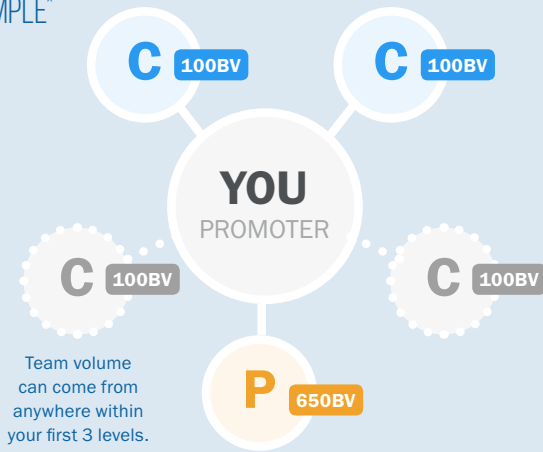

FIRST 14 DAYS

GO PRO BLITZ PERIOD

START DATE _____

GO PRO BY _____

- ✓ \$250
- ✓ \$100 PRÜVIT BUCKS
- ✓ GO FAST BONUS
- ✓ ACCELERATED GO FAST
Double for life + Earn on Level 4

2 CUSTOMERS

1000 TV TEAM VOLUME

800 PTV PERSONAL TEAM VOLUME

EXAMPLE*

FIRST 30 DAYS

GO MVP

START DATE _____

GO MVP BY _____

- ✓ \$500 in addition to \$250 Go Pro Bonus
- ✓ \$100 PRÜVIT BUCKS
- ✓ GO FAST BONUS
- ✓ ACCELERATED GO FAST
Double for life + Earn on Level 4
- ✓ MVP PROFIT POOL*
Paid every month >

*ELIGIBLE TO EARN SHARES

1%
GROSS REVENUE ON ALL NEW VOLUME

4 CUSTOMERS

2000 TV TEAM VOLUME

1600 PTV PERSONAL TEAM VOLUME

EXAMPLE*

TRACK IT

STEP 1: 2 UNIQUE CUSTOMERS