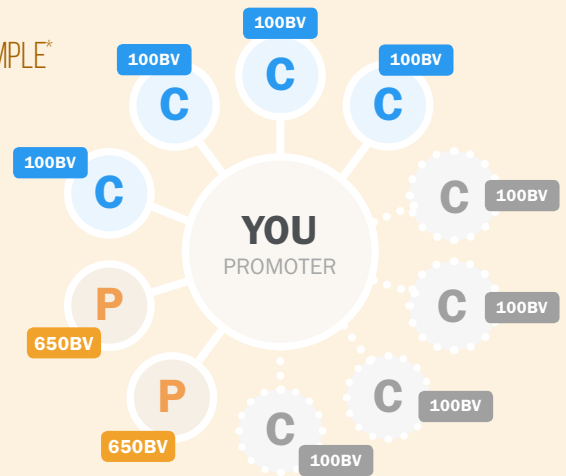

*ELIGIBLE TO EARN SHARES

1%
GROSS REVENUE ON ALL NEW VOLUME

4 CUSTOMERS

2000 TV TEAM VOLUME

1600 PTV PERSONAL TEAM VOLUME

EXAMPLE*

TRACK IT

STEP 1: 2 UNIQUE CUSTOMERS

CUSTOMER 1 CUSTOMER 2

STEP 2: 800 PERSONAL TEAM VOLUME

NAME	BV	
_____	_____	800 PTV
_____	_____	
_____	_____	
_____	_____	

STEP 3: 1000 TEAM VOLUME

_____	_____	1000 TV
_____	_____	

GO PRO PRÜVED!

STEP 4: +2 UNIQUE CUSTOMERS